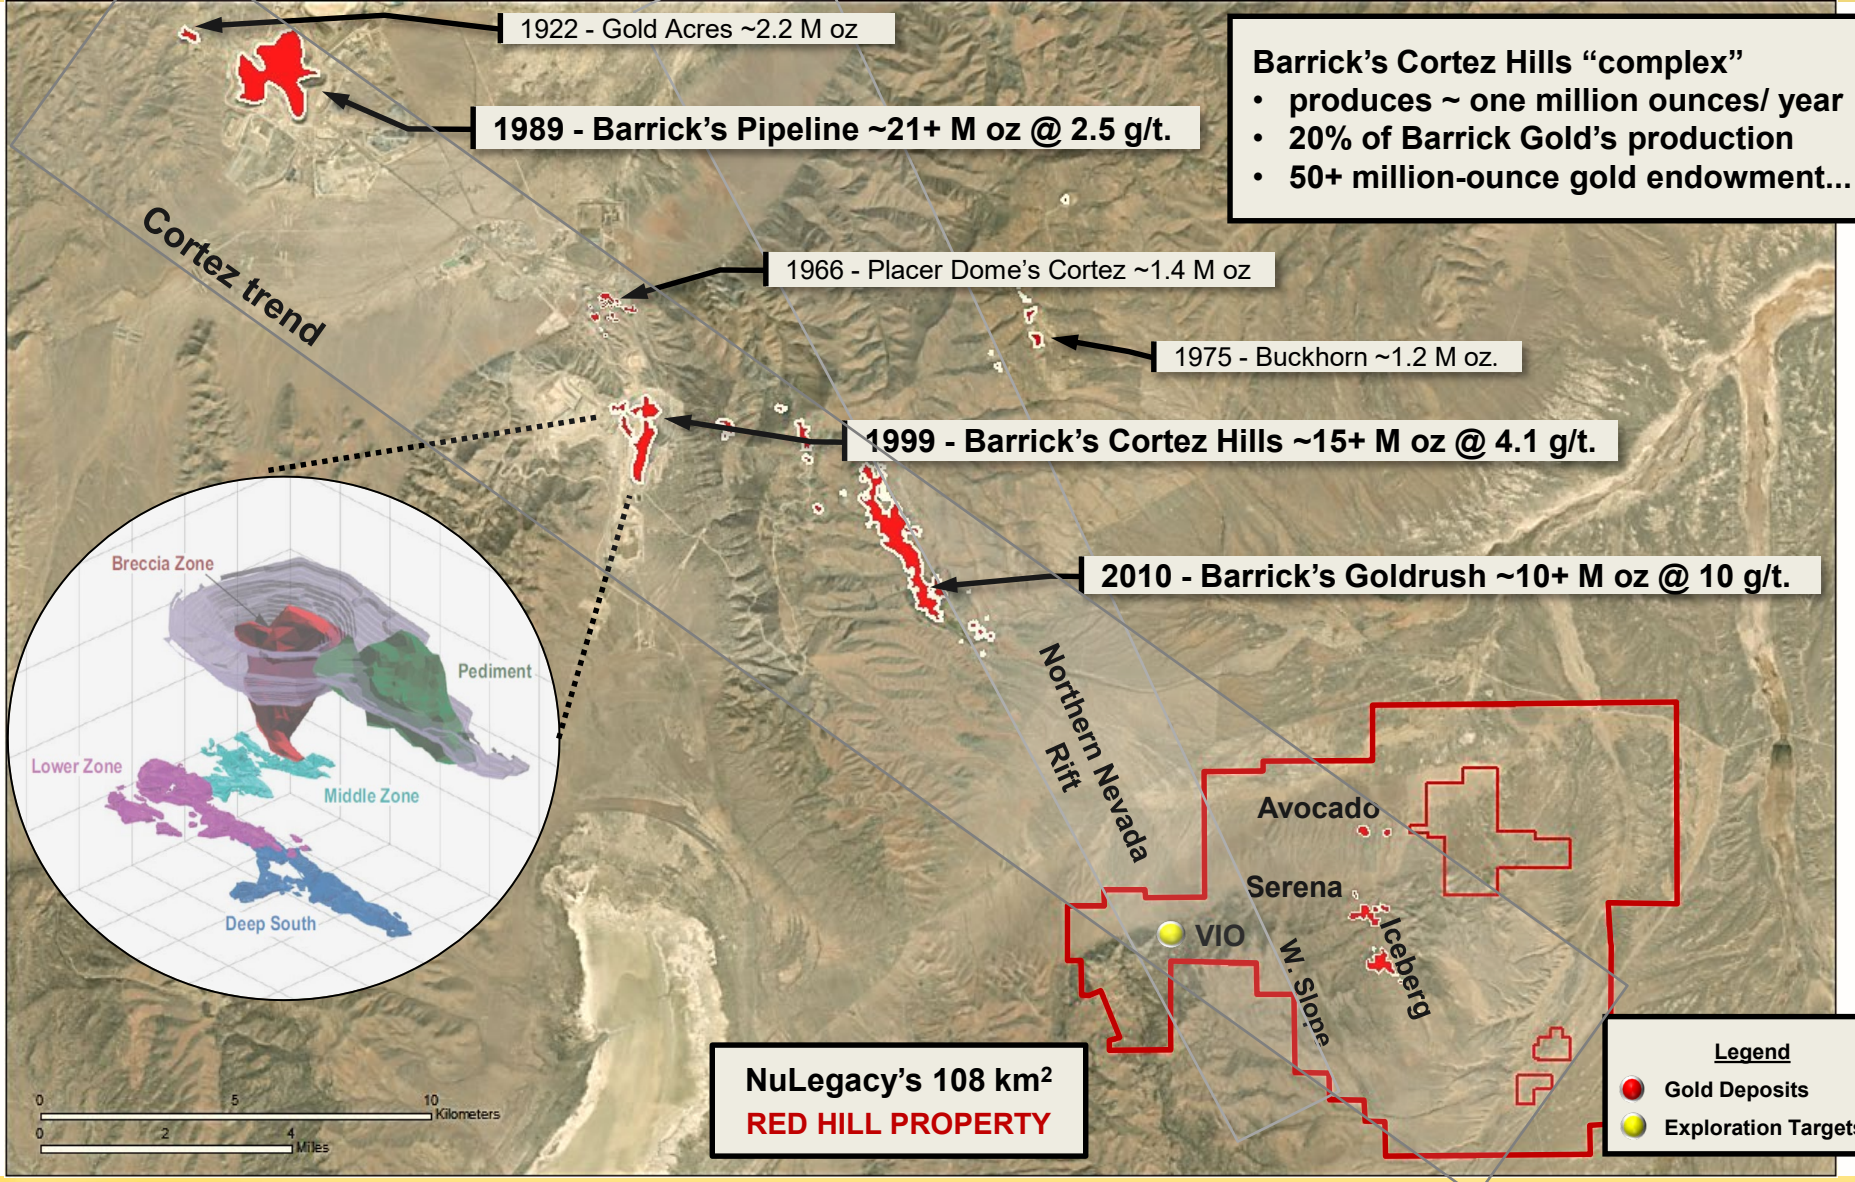

Cortez trend

Clusters of Carlin-Type and Epithermal gold deposits

Barrick's Cortez Hills "complex"

- produces ~ one million ounces/ year
- 20% of Barrick Gold's production
- 50+ million-ounce gold endowment...

NuLegacy's 108 km² RED HILL PROPERTY

Legend

- Gold Deposits
- Exploration Targets