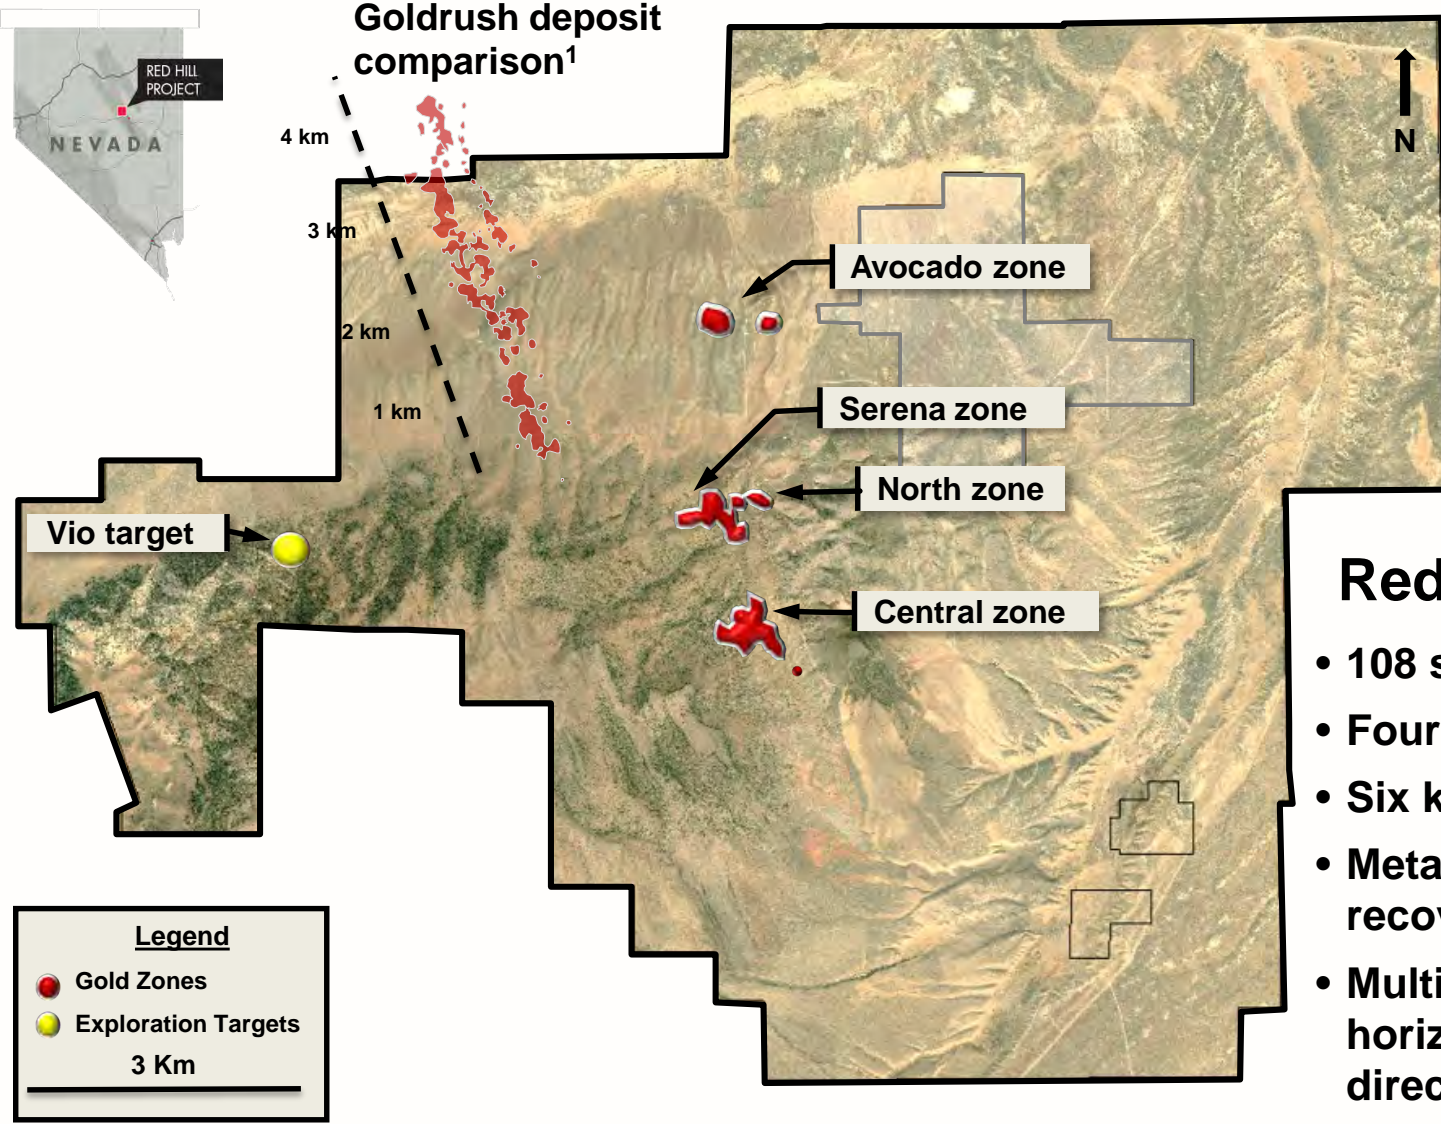

# Goldrush comparison

## Red Hill Property

- 108 sq. km/41.7 sq. miles.
- Four mineralized zones.
- Six km strike length.
- Metallurgical test recoveries of 74.5+%.<sup>3</sup>
- Multiple gold bearing horizons, open in multiple directions.