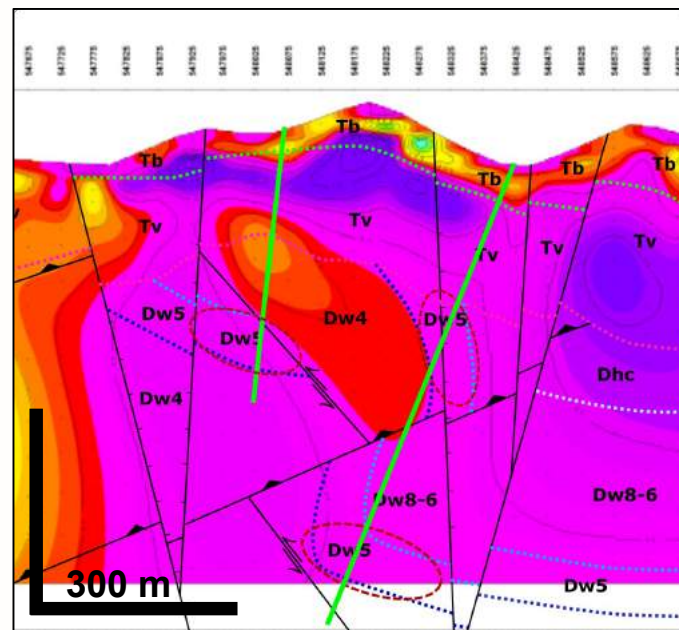

Barrick's Four-Mile

NUG's "Look-alike"

Grades:

- 22.9 m of 16.5 g/t
- 39.3 m of 25.9 g/t
- 20.4 m of 54.9 g/t
- 25.9 m of 34.6 g/t
- 2.6 m of 125.5 g/t = ~4 oz/t