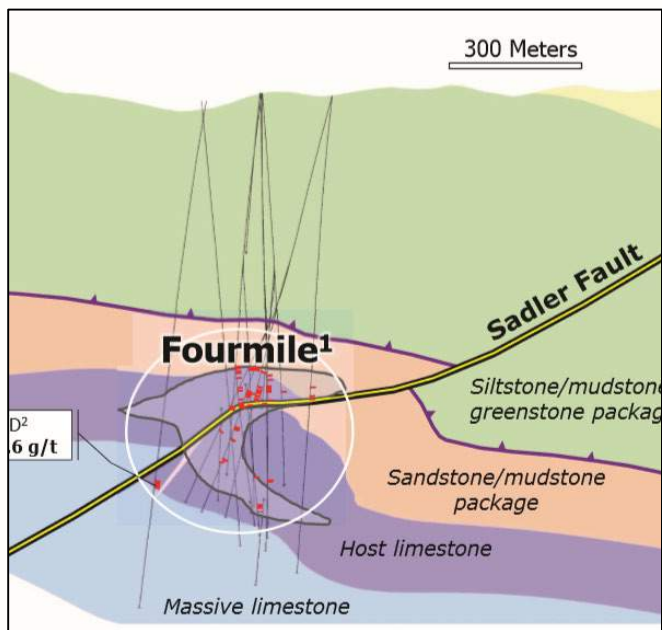

Barrick's Four-Mile

NUG's "Look-alike"

Grades:

- 22.9 m of 16.5 g/t
- 39.3 m of 25.9 g/t
- 20.4 m of 54.9 g/t
- 25.9 m of 34.6 g/t
- 2.6 m of 125.5 g/t = ~4 oz/t