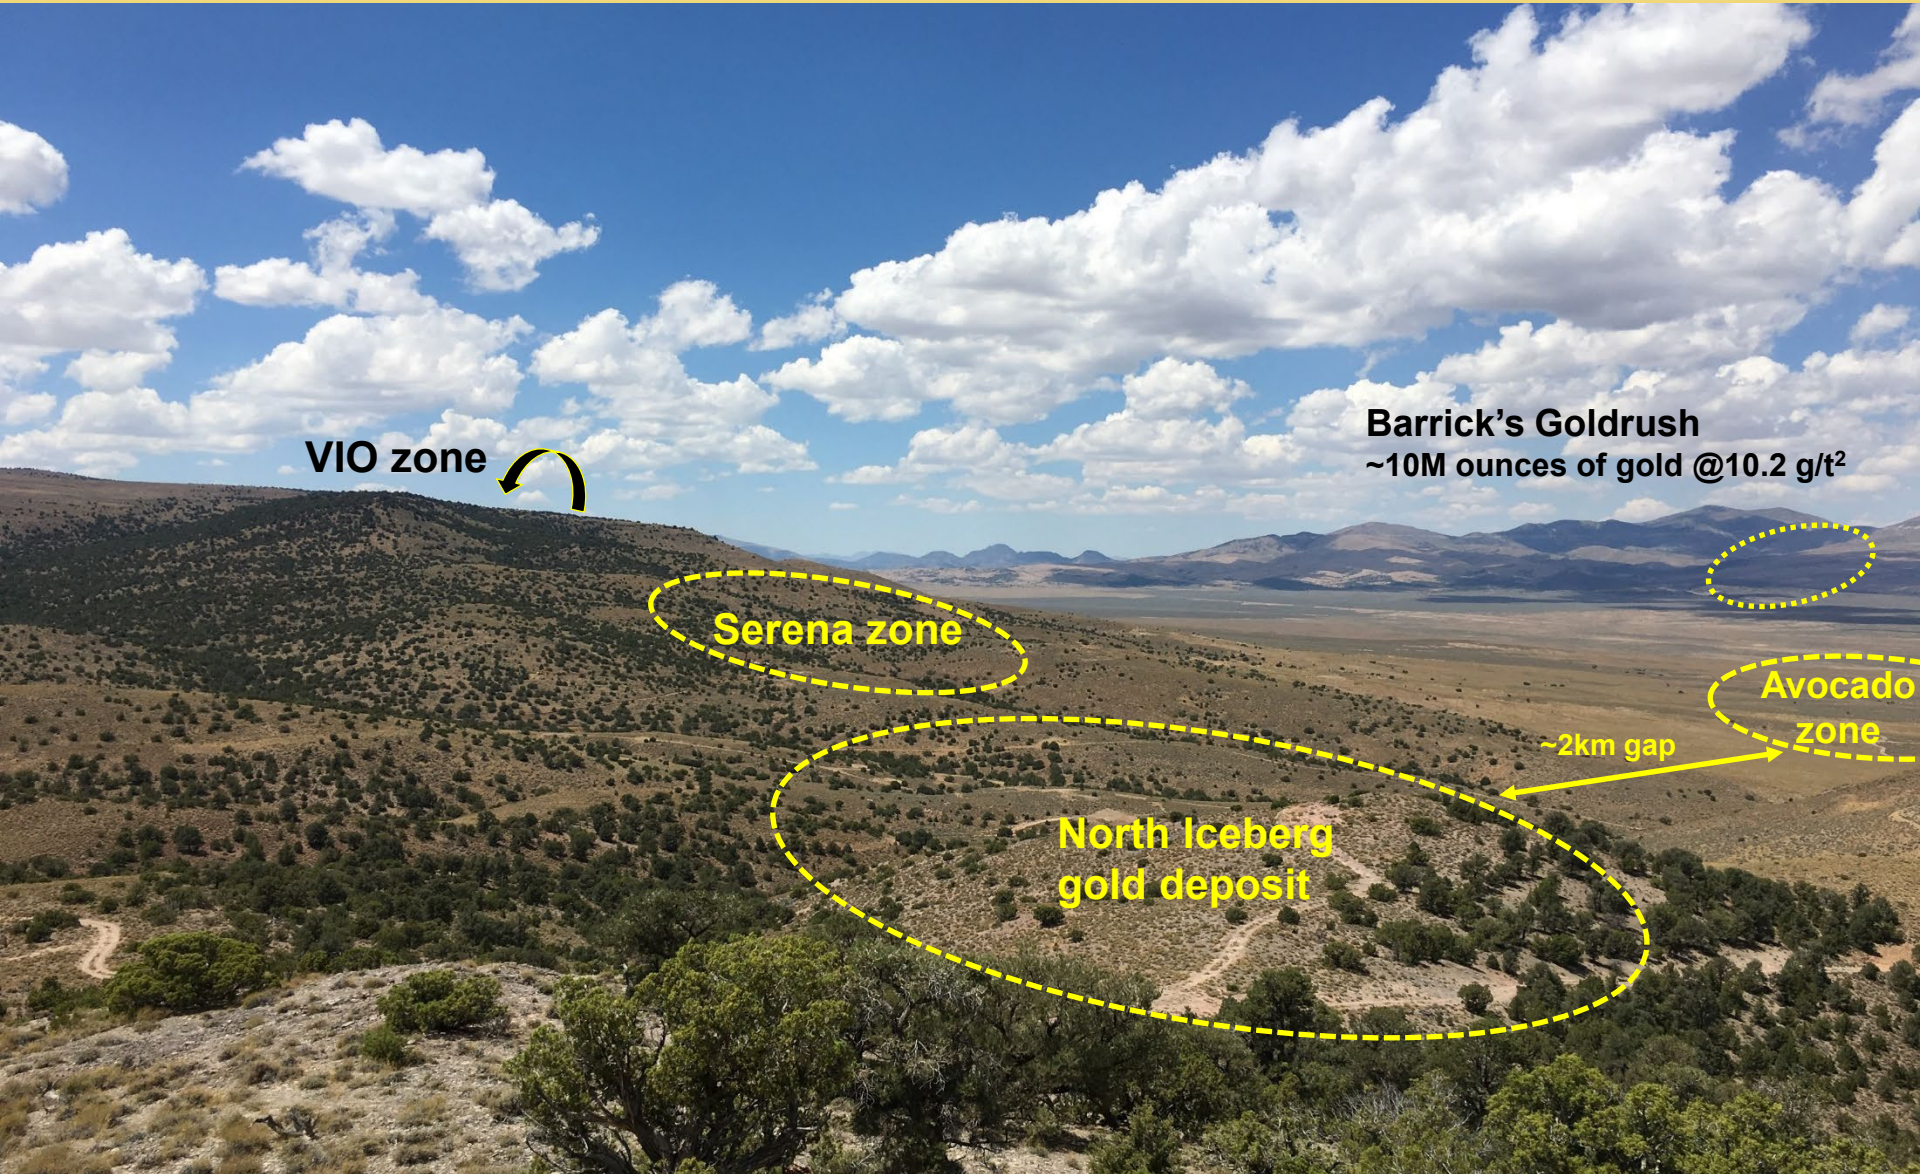

# Multiple zones

Open in multiple directions

VIO zone

Serena zone

North Iceberg  
gold deposit

~2km gap

Avocado  
zone

Barrick's Goldrush

~10M ounces of gold @10.2 g/t<sup>2</sup>