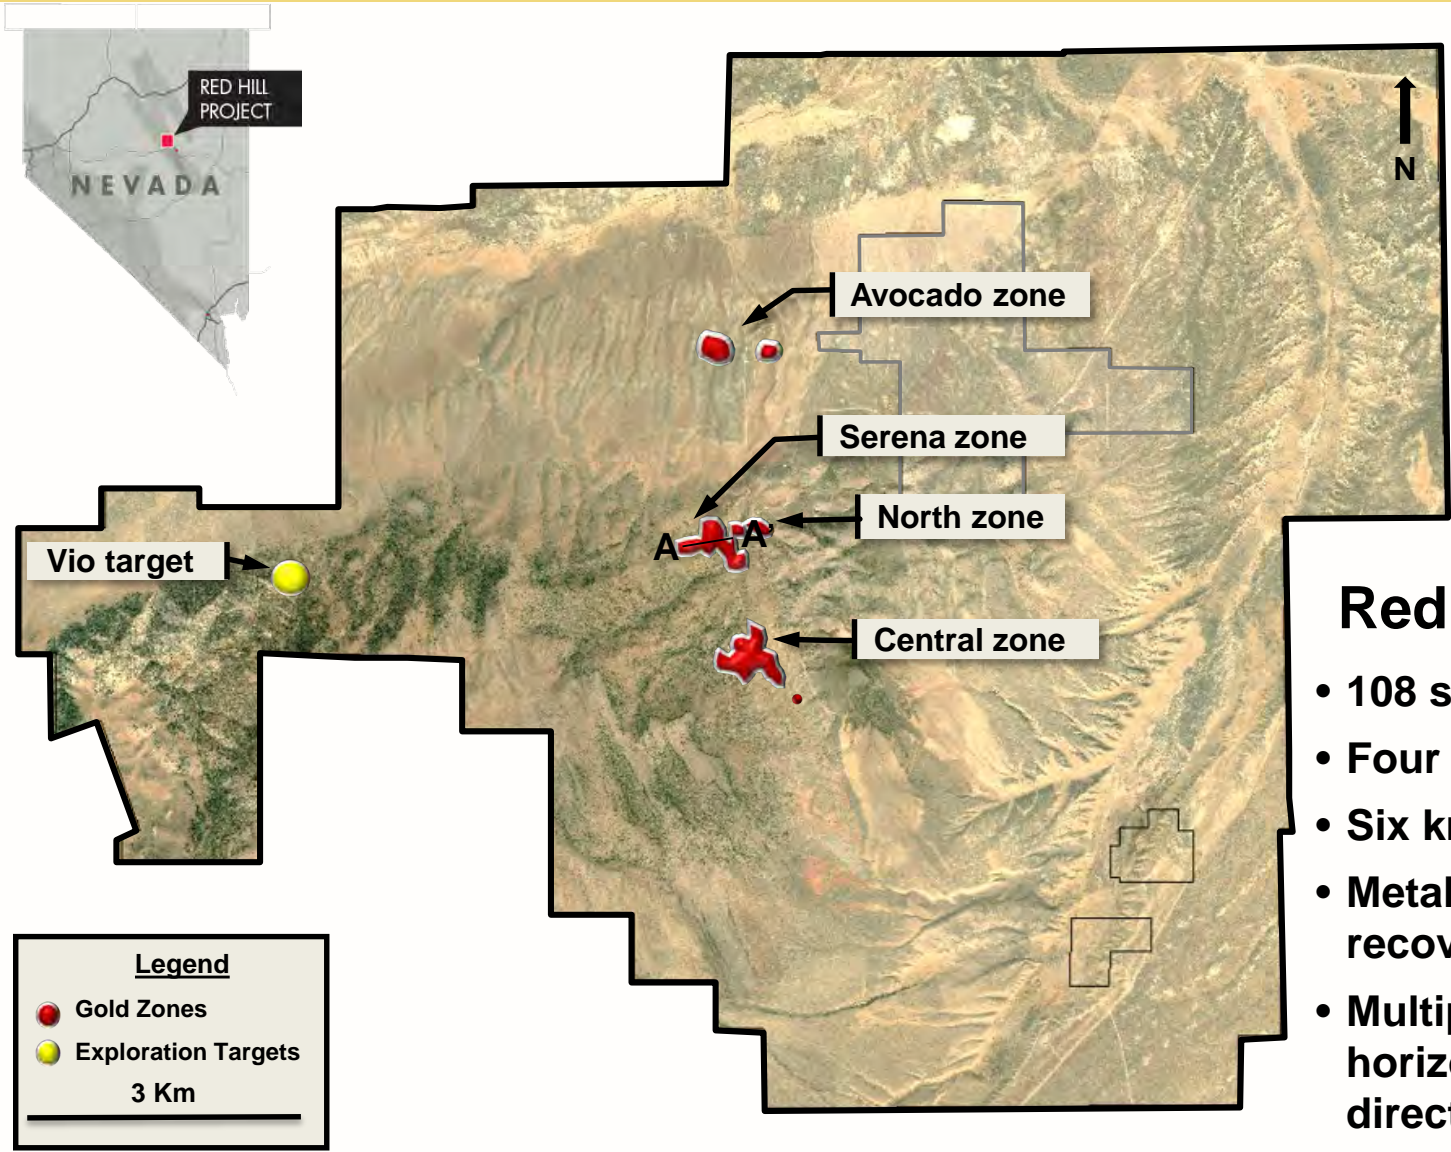

Red Hill mineralized zones

Red Hill Property

- 108 sq. km/41.7 sq. miles
- Four mineralized zones.
- Six km strike length.
- Metallurgical test recoveries of 74.5+%.³
- Multiple gold bearing horizons, open in multiple directions.