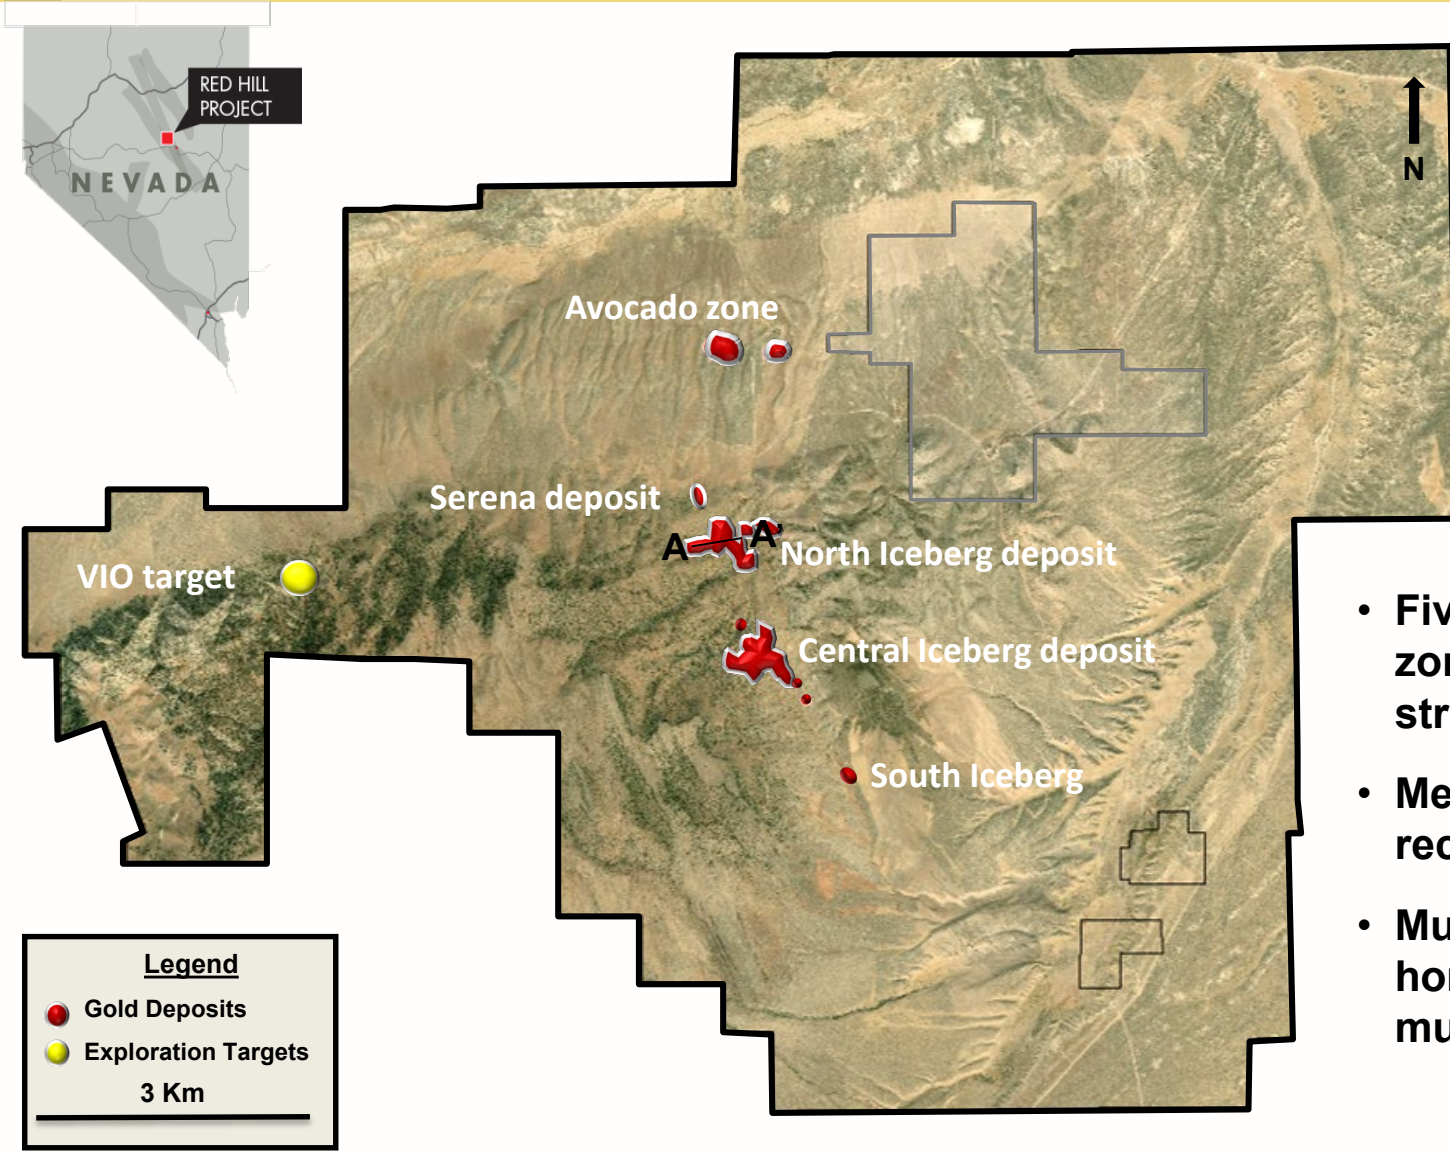

Red Hill zones

**RED HILL
PROPERTY**
(108 sq. km / 41.7 sq. miles)

- Five mineralized zones over six km strike length
- Metallurgical test recoveries of 74.5+^o%³
- Multiple gold bearing horizons/open in multiple directions