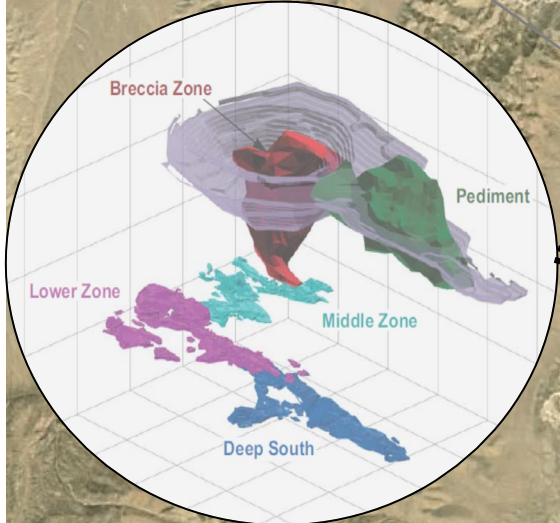

Carlin-gold systems: clusters of deposits with multiple horizons open in numerous directions.

Barrick's Cortez Hills "complex" :

- Produces ~ one million ounces/ year
- 20% of Barrick Gold's production
- 50+ million-ounce gold endowment.

Cortez trend

Northern Nevada Rift

Avocado

Serena

North

VIO

W. Slope