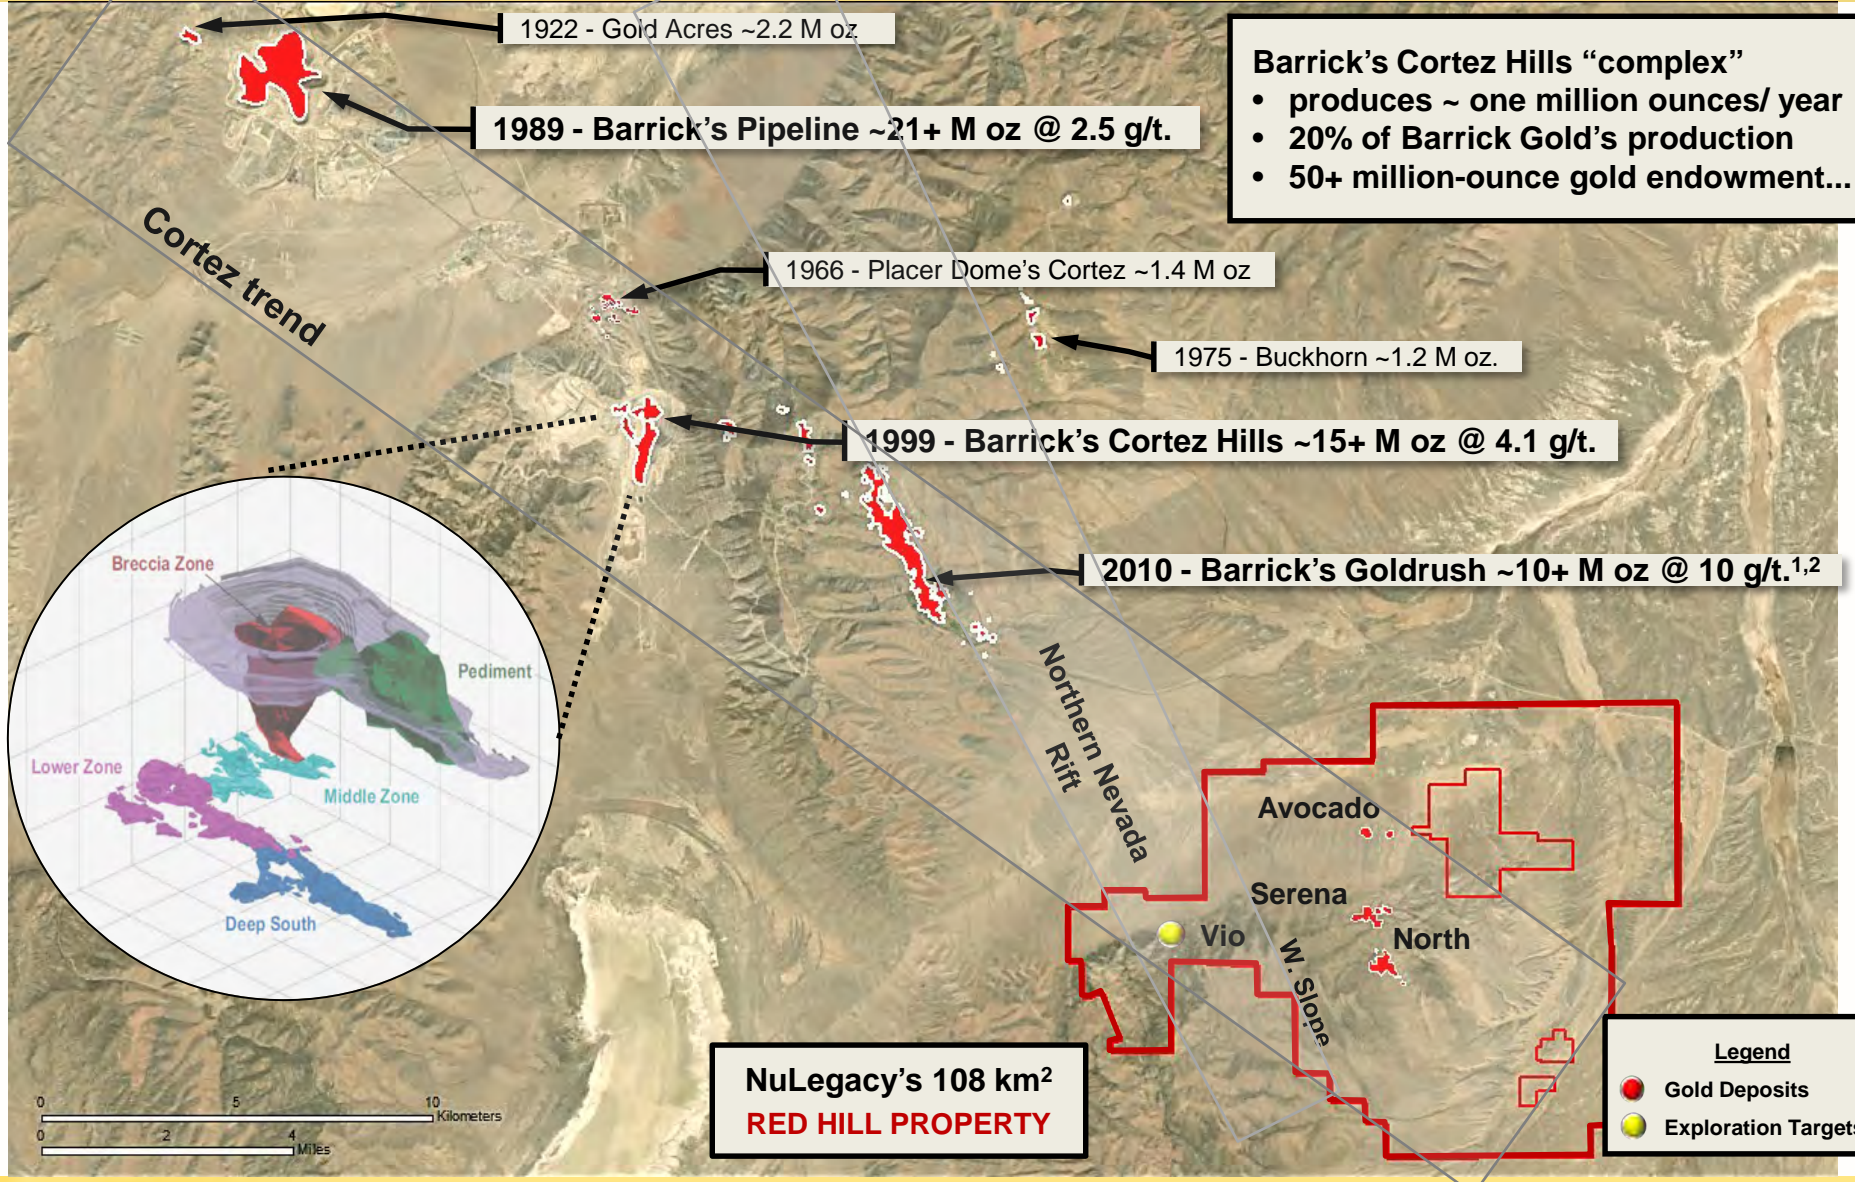

Cortez trend

Clusters of Carlin-Type and Epithermal gold deposits

Barrick's Cortez Hills "complex"

- produces ~ one million ounces/ year
- 20% of Barrick Gold's production
- 50+ million-ounce gold endowment...

NuLegacy's 108 km² RED HILL PROPERTY

Legend

- Gold Deposits
- Exploration Targets