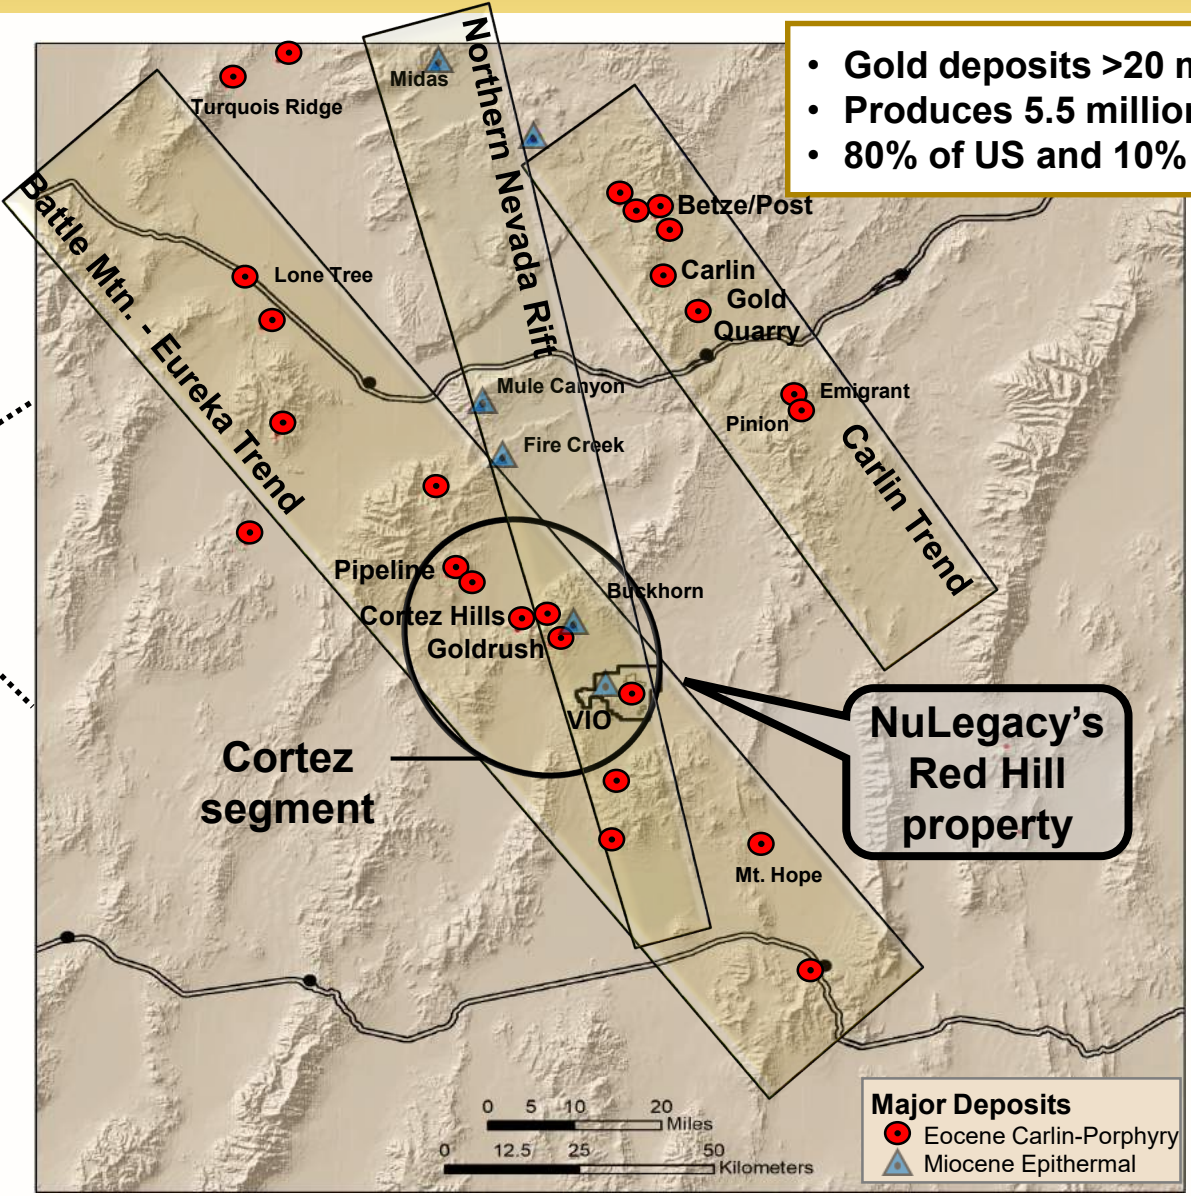

- Gold deposits >20 million ounces.
- Produces 5.5 million ounces/yr.
- 80% of US and 10% of world production.

**NuLegacy's
Red Hill
property**