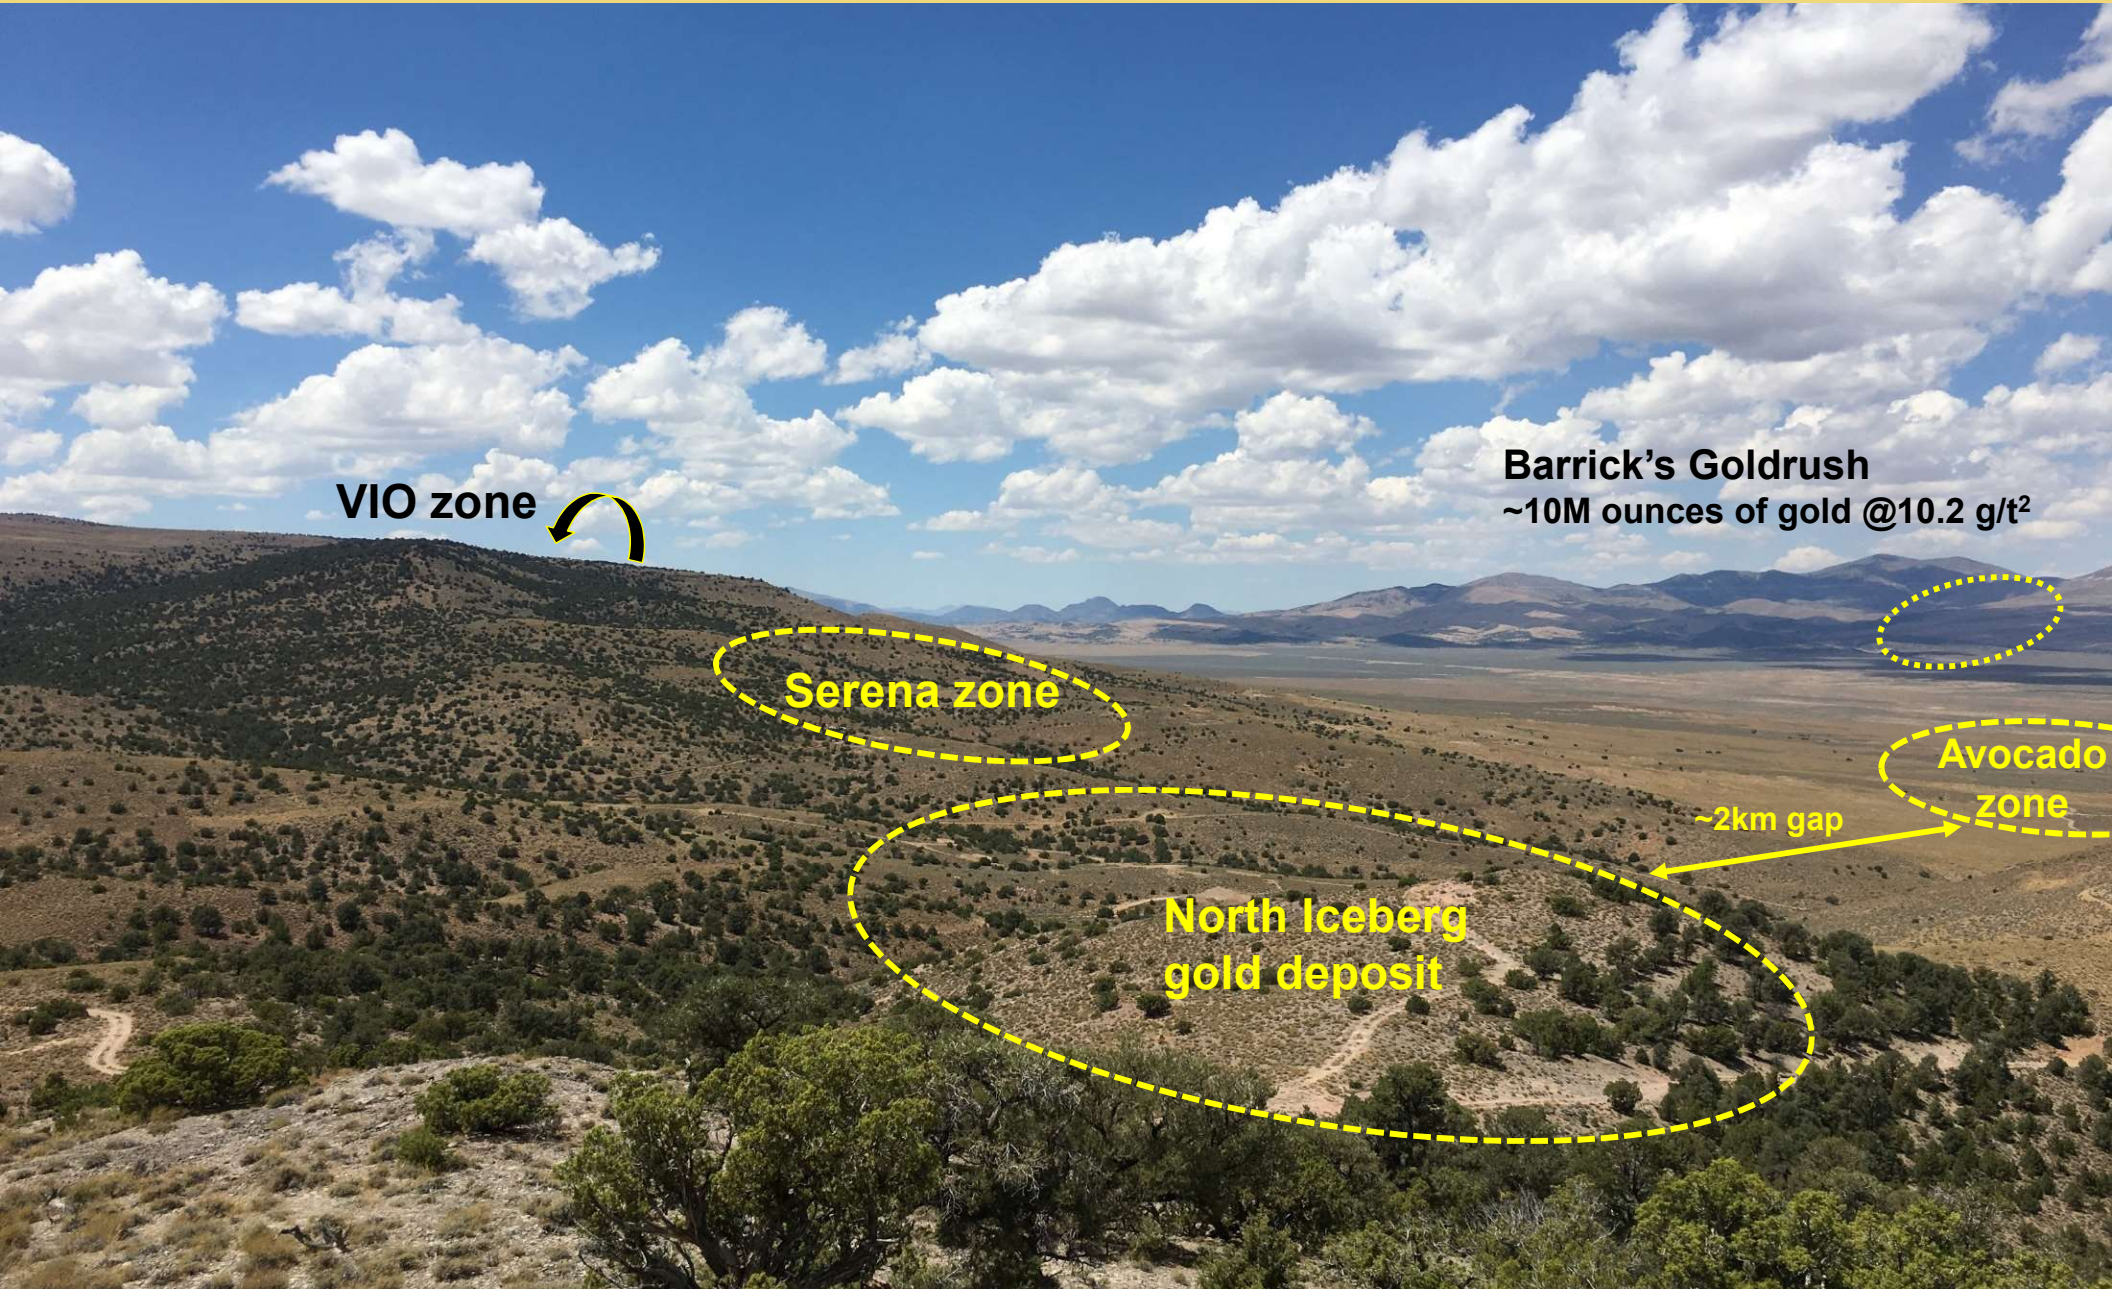

Multiple zones

Open in multiple directions

VIO zone 

Barrick's Goldrush
~10M ounces of gold @10.2 g/t²

Serena zone

North Iceberg
gold deposit

Avocado
zone

~2km gap