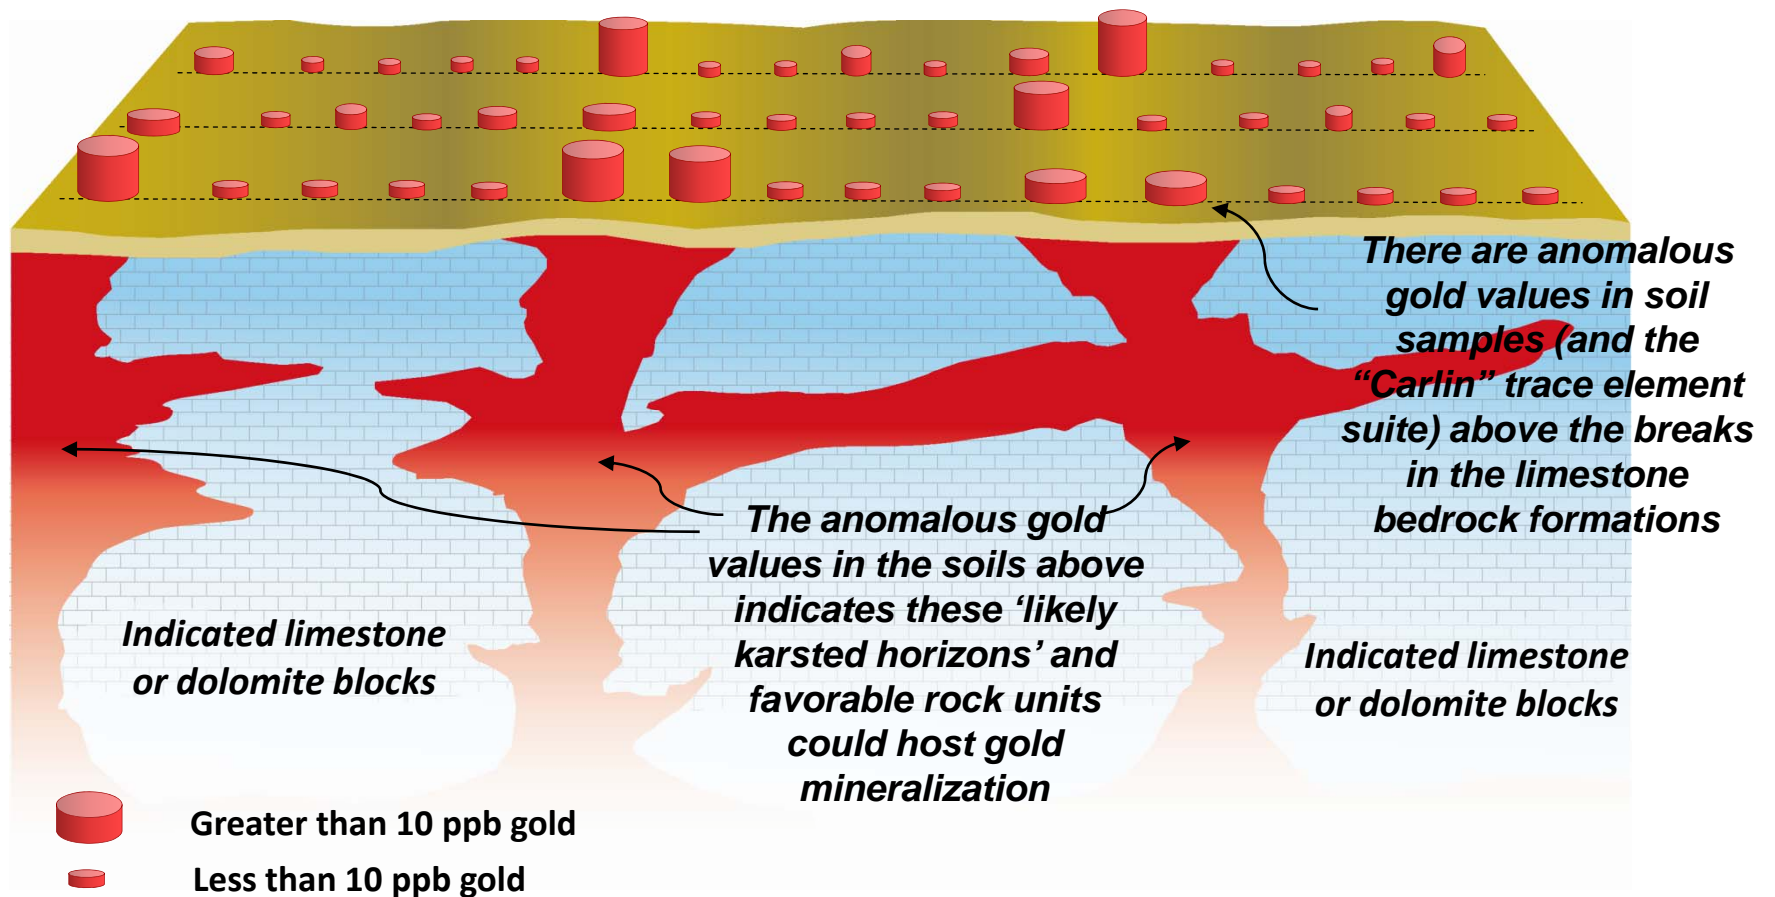

Schematic of Wood Hills South

NUG:V

~showing geophysical and geo-chemical results similar to Long Canyon~

June, 2011