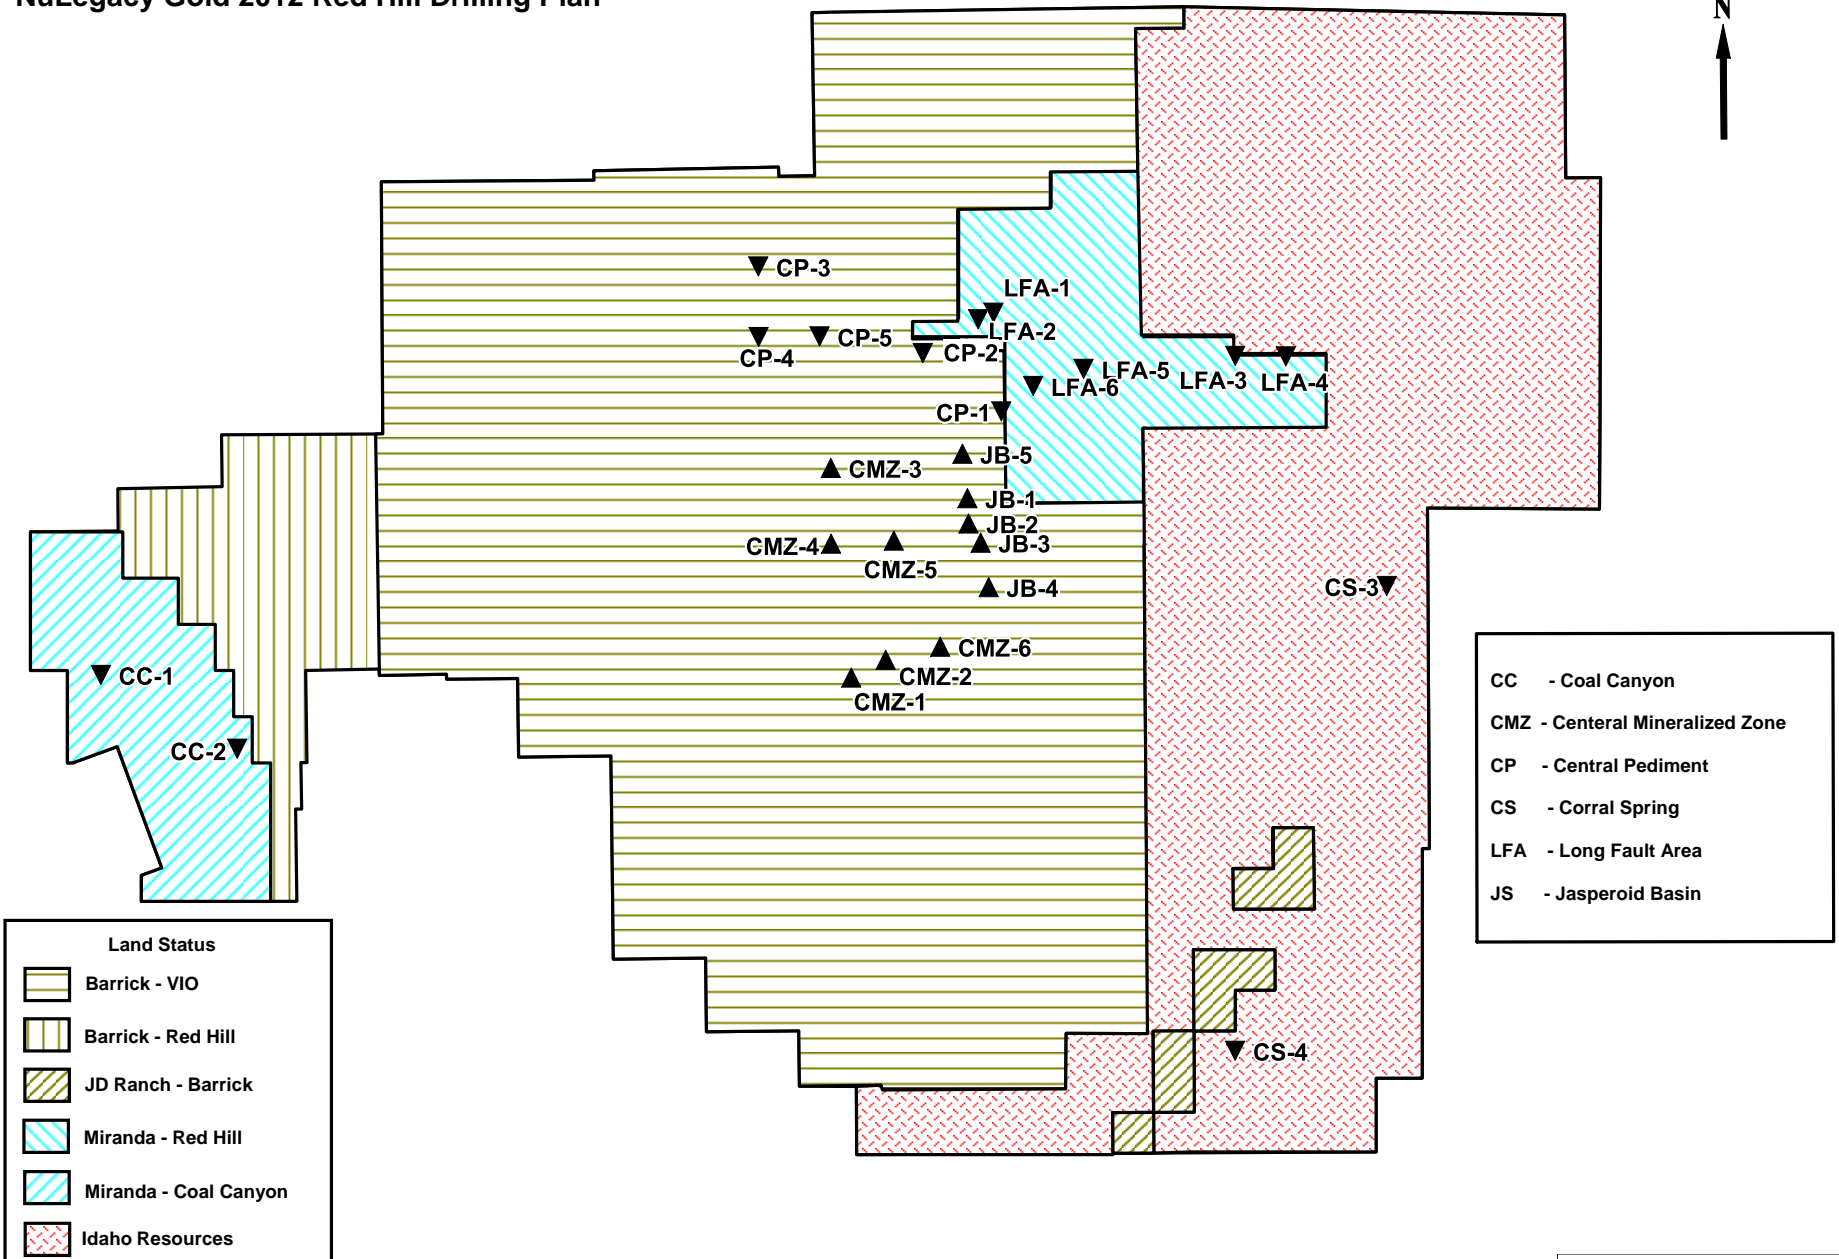

# NuLegacy Gold 2012 Red Hill Drilling Plan

**CC** - Coal Canyon  
**CMZ** - Central Mineralized Zone  
**CP** - Central Pediment  
**CS** - Corral Spring  
**LFA** - Long Fault Area  
**JS** - Jasperoid Basin

**Land Status**

- Barrick - VIO
- Barrick - Red Hill
- JD Ranch - Barrick
- Miranda - Red Hill
- Miranda - Coal Canyon
- Idaho Resources